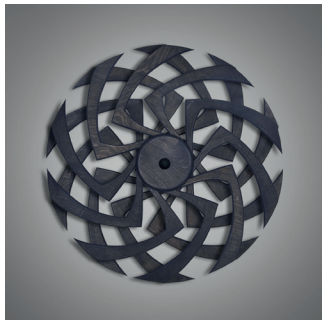

SPUNWHEEL

Ryan Kvande

RAZZE

Dark brown
Diameter 101cm
2'350 CHF

TRANCE

Dark brown
Diameter 78cm
1'485 CHF

FLUX

Dark brown inner blue
Diameter 78cm
1'485 CHF

FLOW

Dark brown inner red
Diameter 78cm
1'485 CHF

ZIP

Dark brown inner red
Diameter 91cm
1'990 CHF

TRANQUIL

Dark brown inner blue
Diameter 101cm
2'350 CHF

– All prices include Swiss VAT (7,7%)